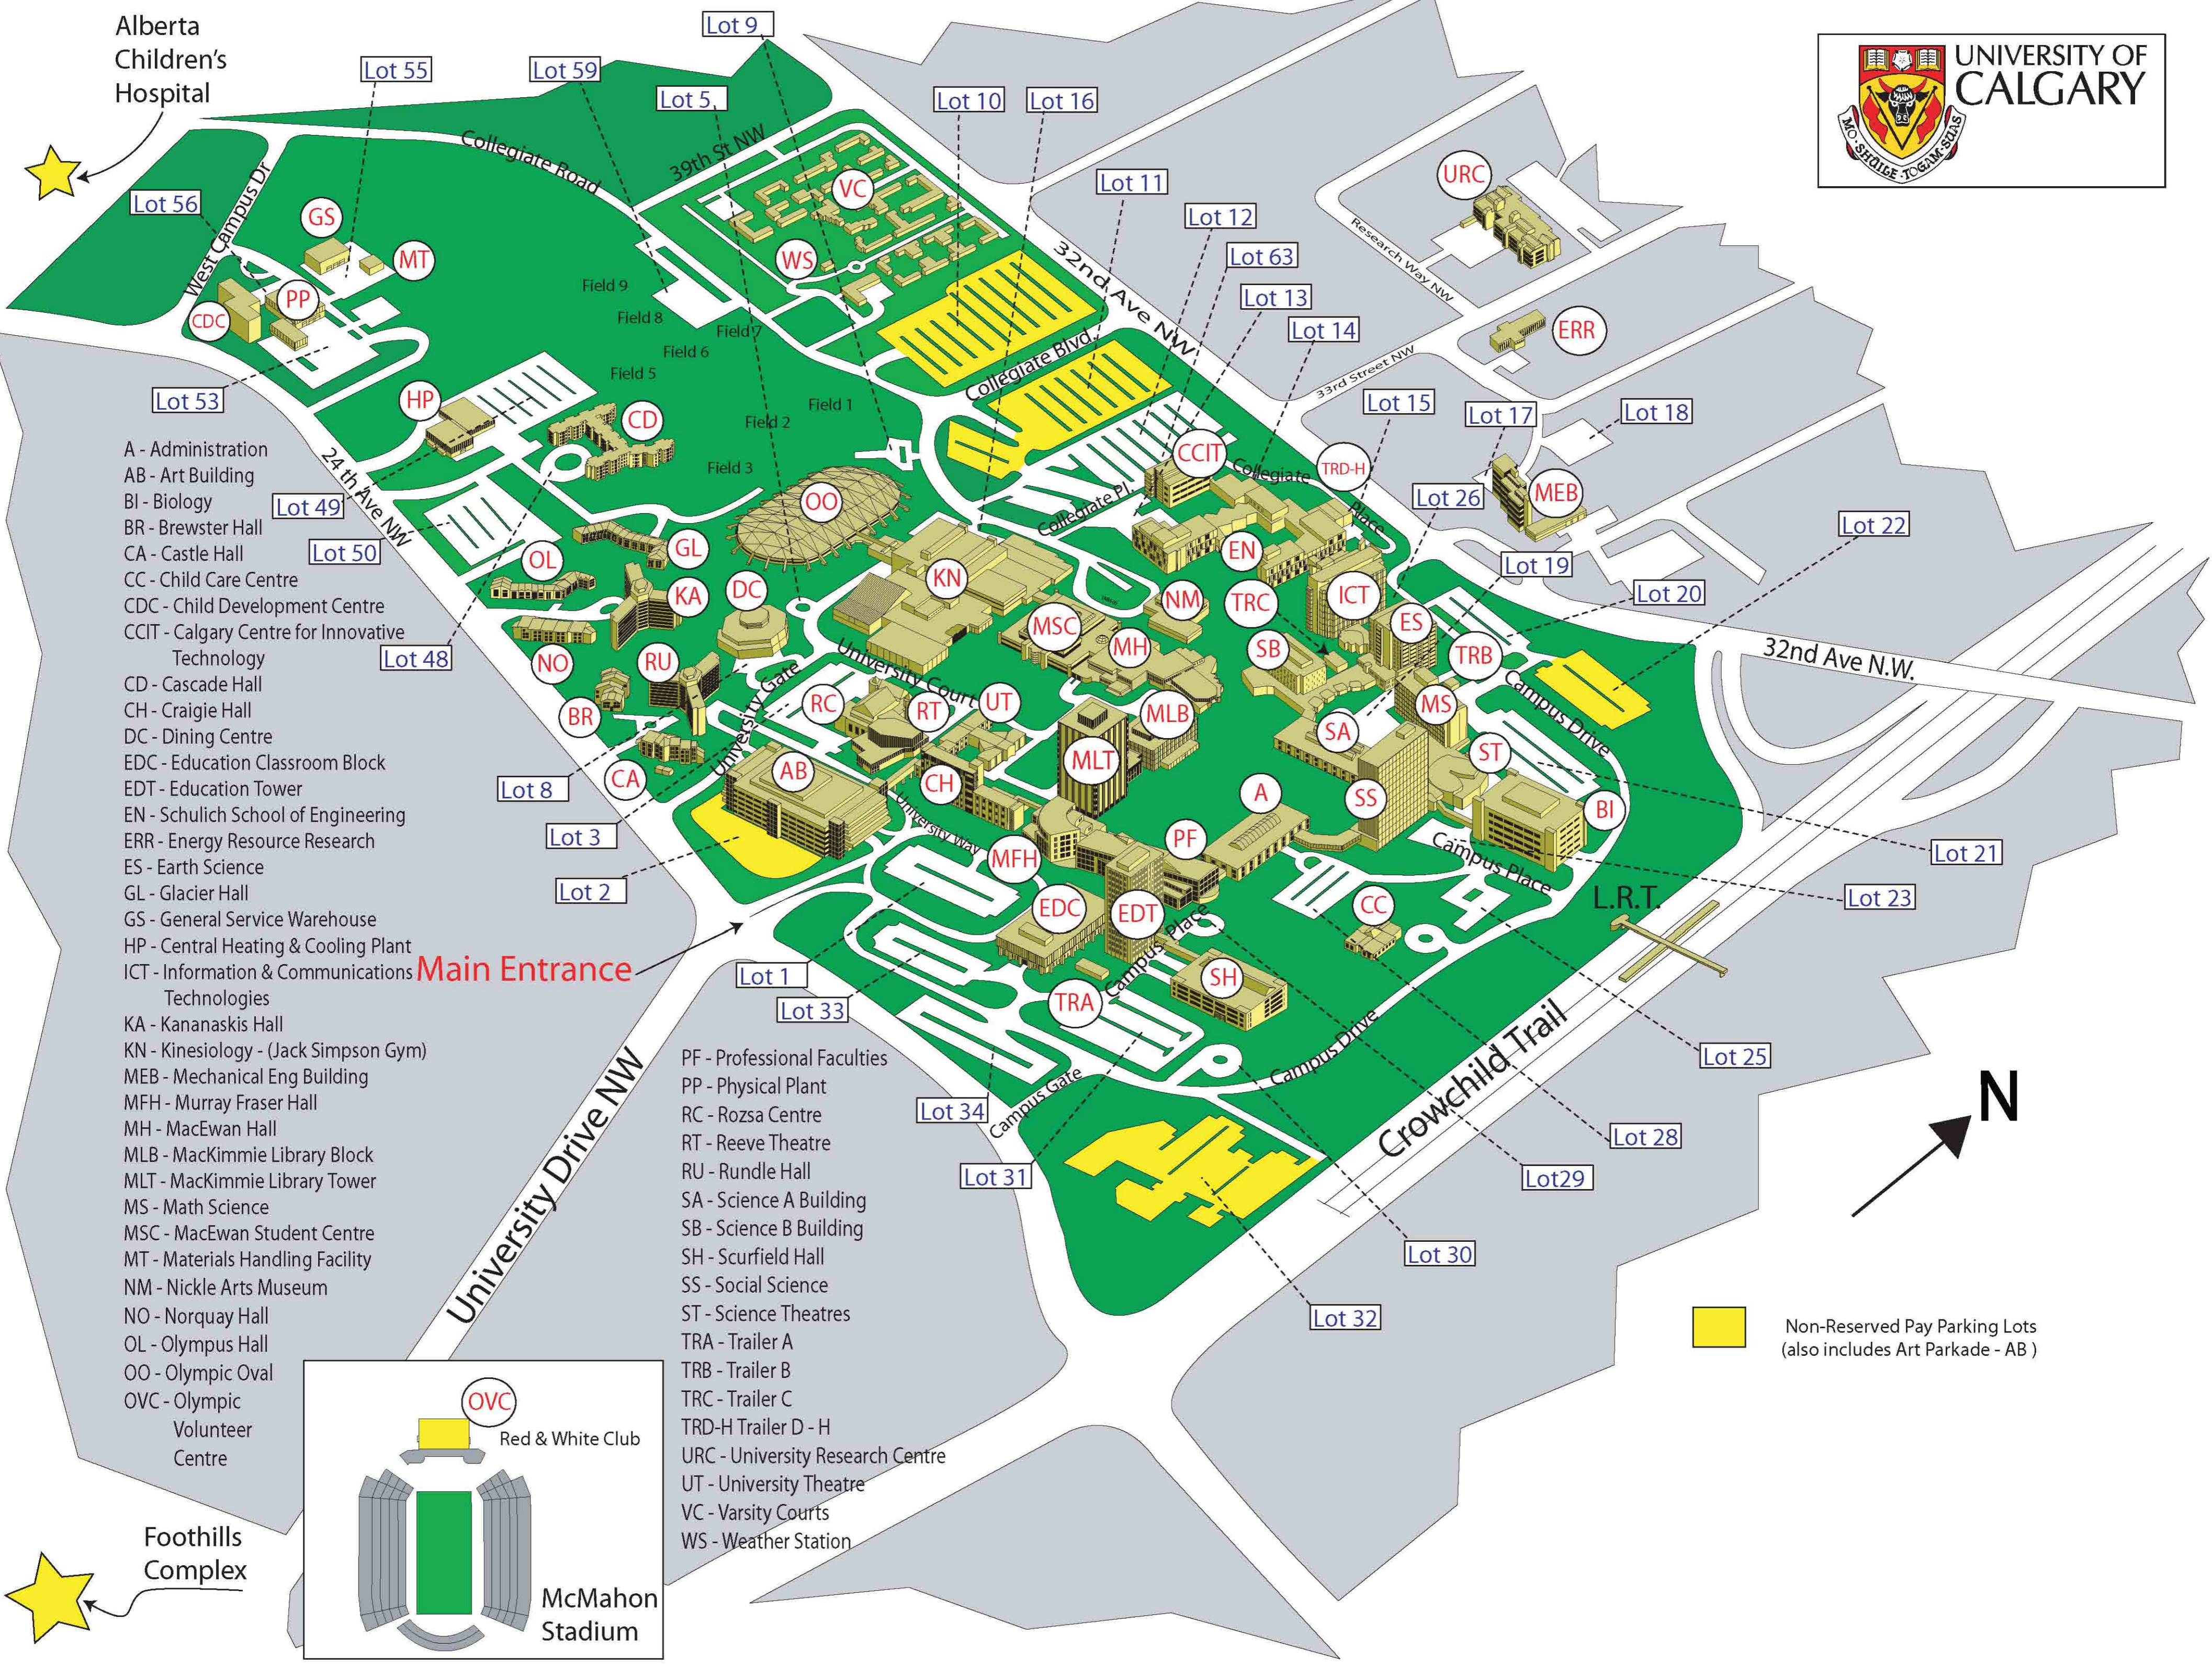

Alberta Children's Hospital

- A - Administration
- AB - Art Building
- BI - Biology
- BR - Brewster Hall
- CA - Castle Hall
- CC - Child Care Centre
- CDC - Child Development Centre
- CCIT - Calgary Centre for Innovative Technology
- CD - Cascade Hall
- CH - Craigie Hall
- DC - Dining Centre
- EDC - Education Classroom Block
- EDT - Education Tower
- EN - Schulich School of Engineering
- ERR - Energy Resource Research
- ES - Earth Science
- GL - Glacier Hall
- GS - General Service Warehouse
- HP - Central Heating & Cooling Plant
- ICT - Information & Communications Technologies
- KA - Kananaskis Hall
- KN - Kinesiology - (Jack Simpson Gym)
- MEB - Mechanical Eng Building
- MFH - Murray Fraser Hall
- MH - MacEwan Hall
- MLB - MacKimmie Library Block
- MLT - MacKimmie Library Tower
- MS - Math Science
- MSC - MacEwan Student Centre
- MT - Materials Handling Facility
- NM - Nickle Arts Museum
- NO - Norquay Hall
- OL - Olympus Hall
- OO - Olympic Oval
- OVC - Olympic Volunteer Centre

**Main Entrance**

Foothills Complex

- PF - Professional Faculties
- PP - Physical Plant
- RC - Rozsa Centre
- RT - Reeve Theatre
- RU - Rundle Hall
- SA - Science A Building
- SB - Science B Building
- SH - Scurfield Hall
- SS - Social Science
- ST - Science Theatres
- TRA - Trailer A
- TRB - Trailer B
- TRC - Trailer C
- TRD-H Trailer D - H
- URC - University Research Centre
- UT - University Theatre
- VC - Varsity Courts
- WS - Weather Station

 Non-Reserved Pay Parking Lots (also includes Art Parkade - AB)