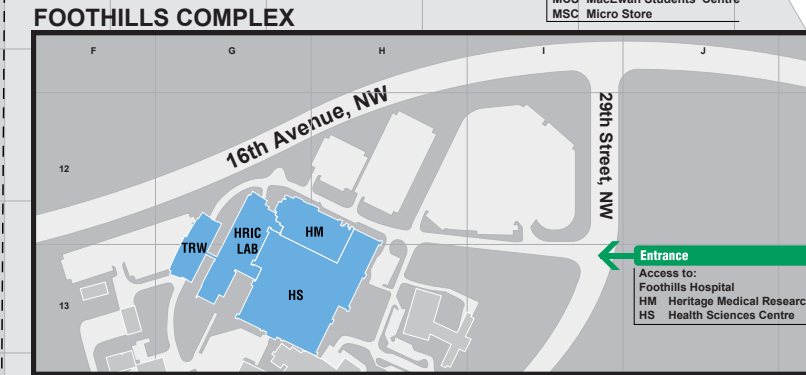

UNIVERSITY OF CALGARY

2500 University Drive N.W. Calgary, Alberta, Canada T2N 1N4

For more information
Website: www.ucalgary.ca
Phone: (403) 220-5110

Access to:
West Campus
Alberta Children's Hospital
Entrance

Access to:
Bookstore
KN Human Performance Lab
Jack Simpson Gymnasium
MH MacEwan Hall
MSC MacEwan Student Centre
NM Nickle Arts Museum
OO Olympic Oval
KN Sports Medicine Clinic

Access to:
ERR Energy Resources Research Building
MEB Mechanical Engineering University Research Centre
URC University Research Centre

Symbol Legend

- Bookstore
- Food Court
- Information
- Library
- LRT Stop
- Olympic Oval
- Rosza Centre
- Theatres

- Meter/Paystation (Limited spaces, 7 days/week)
- Passenger Drop-off
- L18 Pay Parking Lot
- Pay Parking (Events and Weekends)
- L28 Reserved Parking Only