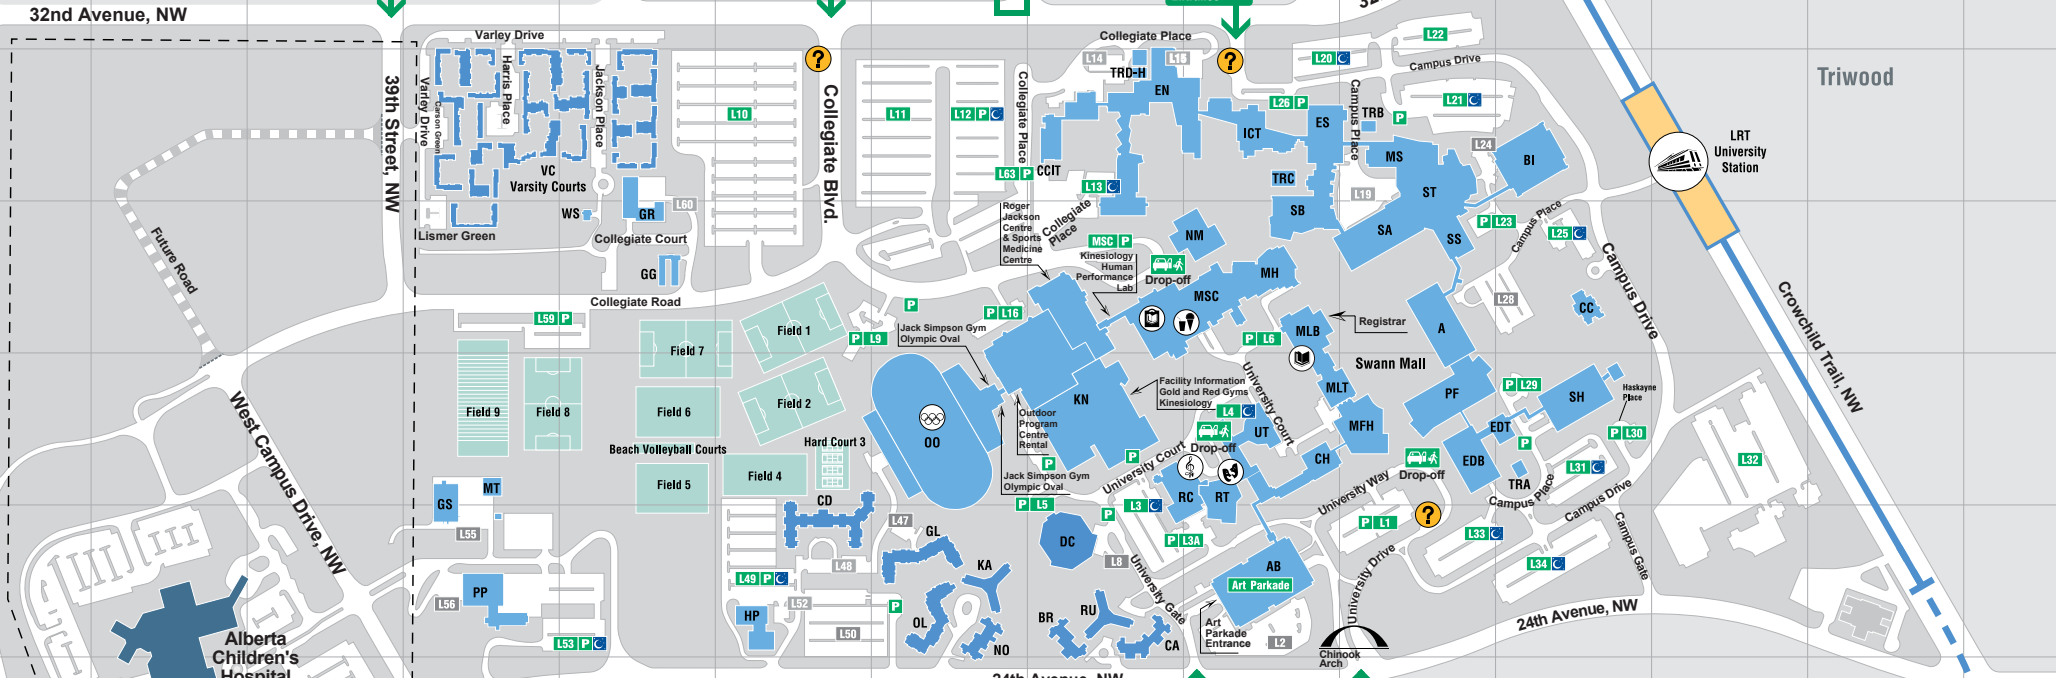

UNIVERSITY OF CALGARY

2500 University Drive N.W. Calgary, Alberta, Canada T2N 1N4

For more information
Website: www.ucalgary.ca
Phone: (403) 220-5110

Access to:
West Campus
Alberta Children's Hospital
Entrance

Access to:
Bookstore
KN Human Performance Lab
Jack Simpson Gymnasium
MH MacEwan Hall
MSC MacEwan Student Centre
NM Nickle Arts Museum
OO Olympic Oval
KN Sports Medicine Clinic

Access to:
ERR Energy Resources Research Building
MEB Mechanical Engineering University Research Centre
URC University Research Centre

Symbol Legend

- Bookstore
- Food Court
- Information
- Library
- LRT Stop
- Olympic Oval
- Rosza Centre
- Theatres

- Meter/Paystation (Limited spaces, 7 days/week)
- Passenger Drop-off
- L18 Pay Parking Lot
- Pay Parking (Events and Weekends)
- L28 Reserved Parking Only