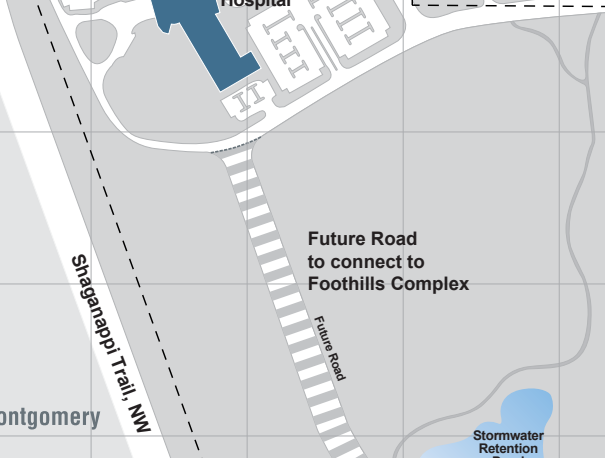

Access to:
Bookstore
KN Human Performance Lab
Jack Simpson Gymnasium
MH MacEwan Hall
MSC MacEwan Student Centre
NM Nickle Arts Museum
OO Olympic Oval
KN Sports Medicine Clinic

Access to:
ERR Energy Resources Research Building
MEB Mechanical Engineering University Research Centre
URC University Research Centre

Symbol Legend

- Bookstore
- Food Court
- Information
- Library
- LRT Stop
- Olympic Oval
- Rosza Centre
- Theatres

- Meter/Paystation (Limited spaces, 7 days/week)
- Passenger Drop-off
- L18 Pay Parking Lot
- Pay Parking (Events and Weekends)
- L28 Reserved Parking Only